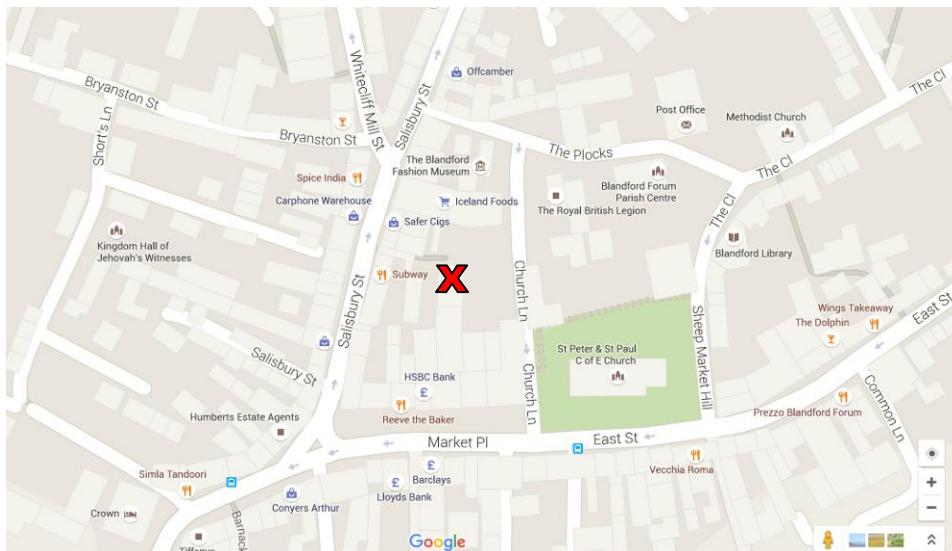

7PM TUESDAY 15th MARCH 2016

As shown on the map, the location is in the Town Council Offices which found in the car park behind Iceland Super-market off Church Lane (One Way - accessible from The Plocks).